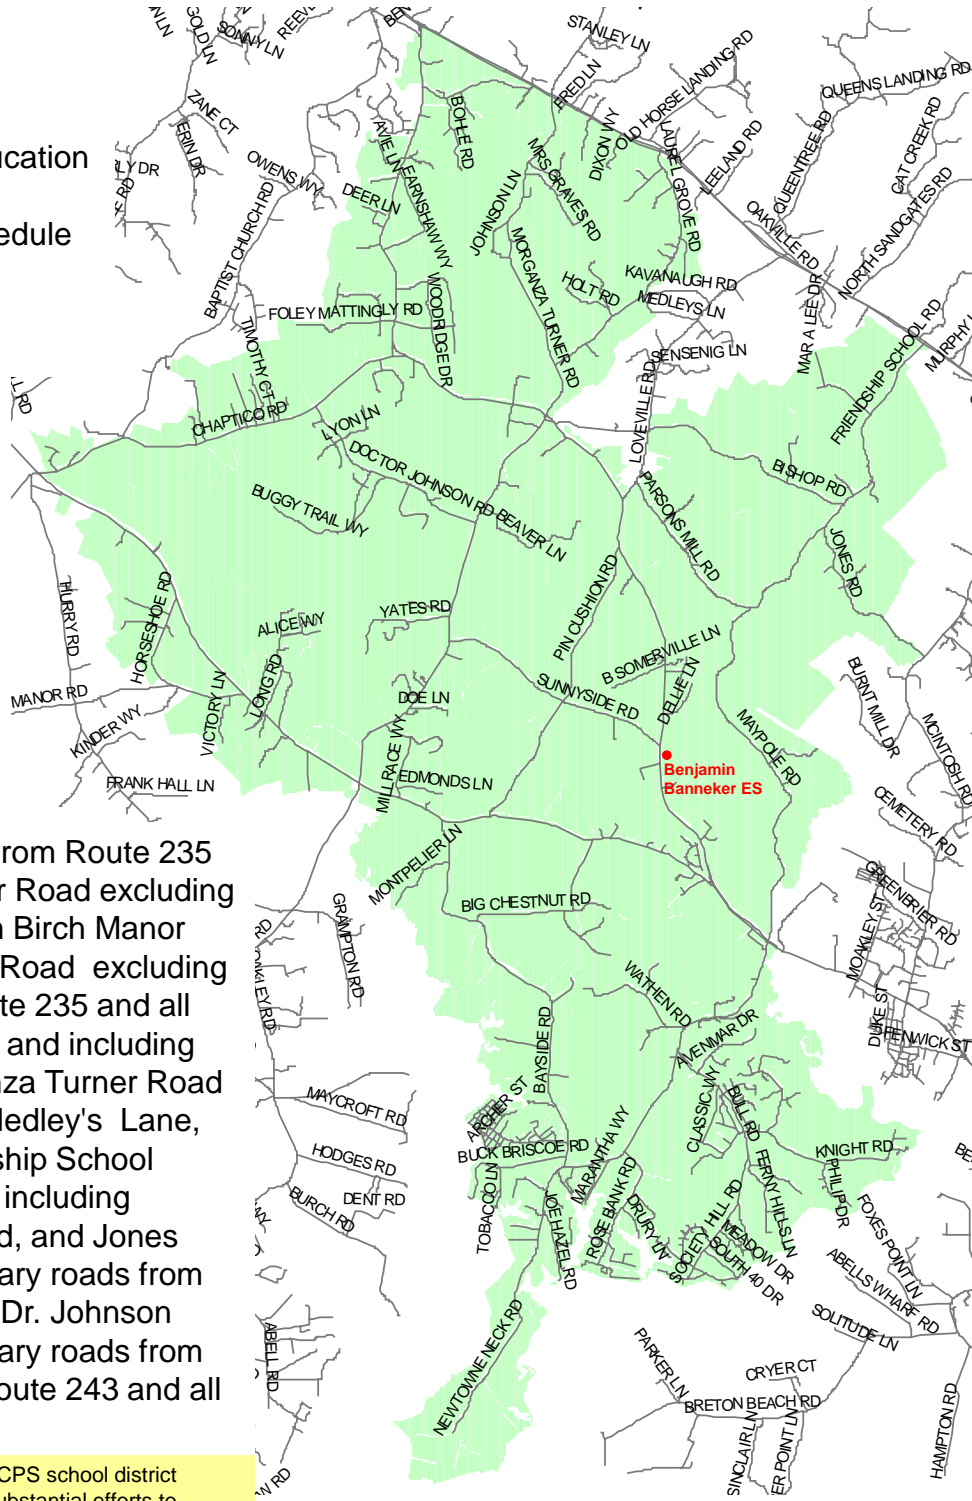

Benjamin Banneker Elementary School

St. Mary's County Public Schools
 Department of Capital Planning
 and Green Schools
 27190 Point Lookout Road
 Loveville, MD 20656
 (301) 475-4256, ext. 6

27180 Point Lookout Road
 Loveville, MD 20656
 (301) 475-0260

PreK – 5th Grade & Special Education

9:00 a.m. - 3:45 p.m. Daily Schedule
 9:00 a.m. - 11:45 a.m. PreK
 1:00 p.m. - 3:45 p.m. PreK
 1:45 Early Dismissal

Route 5 and all auxiliary roads from Route 235 to and including Harpers Corner Road excluding Old Village Road. Route 5 from Birch Manor Drive to and including Maypole Road excluding Birch Manor. Southbound Route 235 and all auxiliary roads from Route 5 to and including Laurel Grove Road and Morganza Turner Road excluding Busy Corner Road, Medley's Lane, and Kavanaugh Road. Friendship School Road to Parsons Mill Road and including Bishop Road, Parsons Mill Road, and Jones Road. Route 242 and all auxiliary roads from Route 5 to Route 234 including Dr. Johnson Road. Route 234 and all auxiliary roads from Route 238 to Route 5. All of Route 243 and all auxiliary roads.