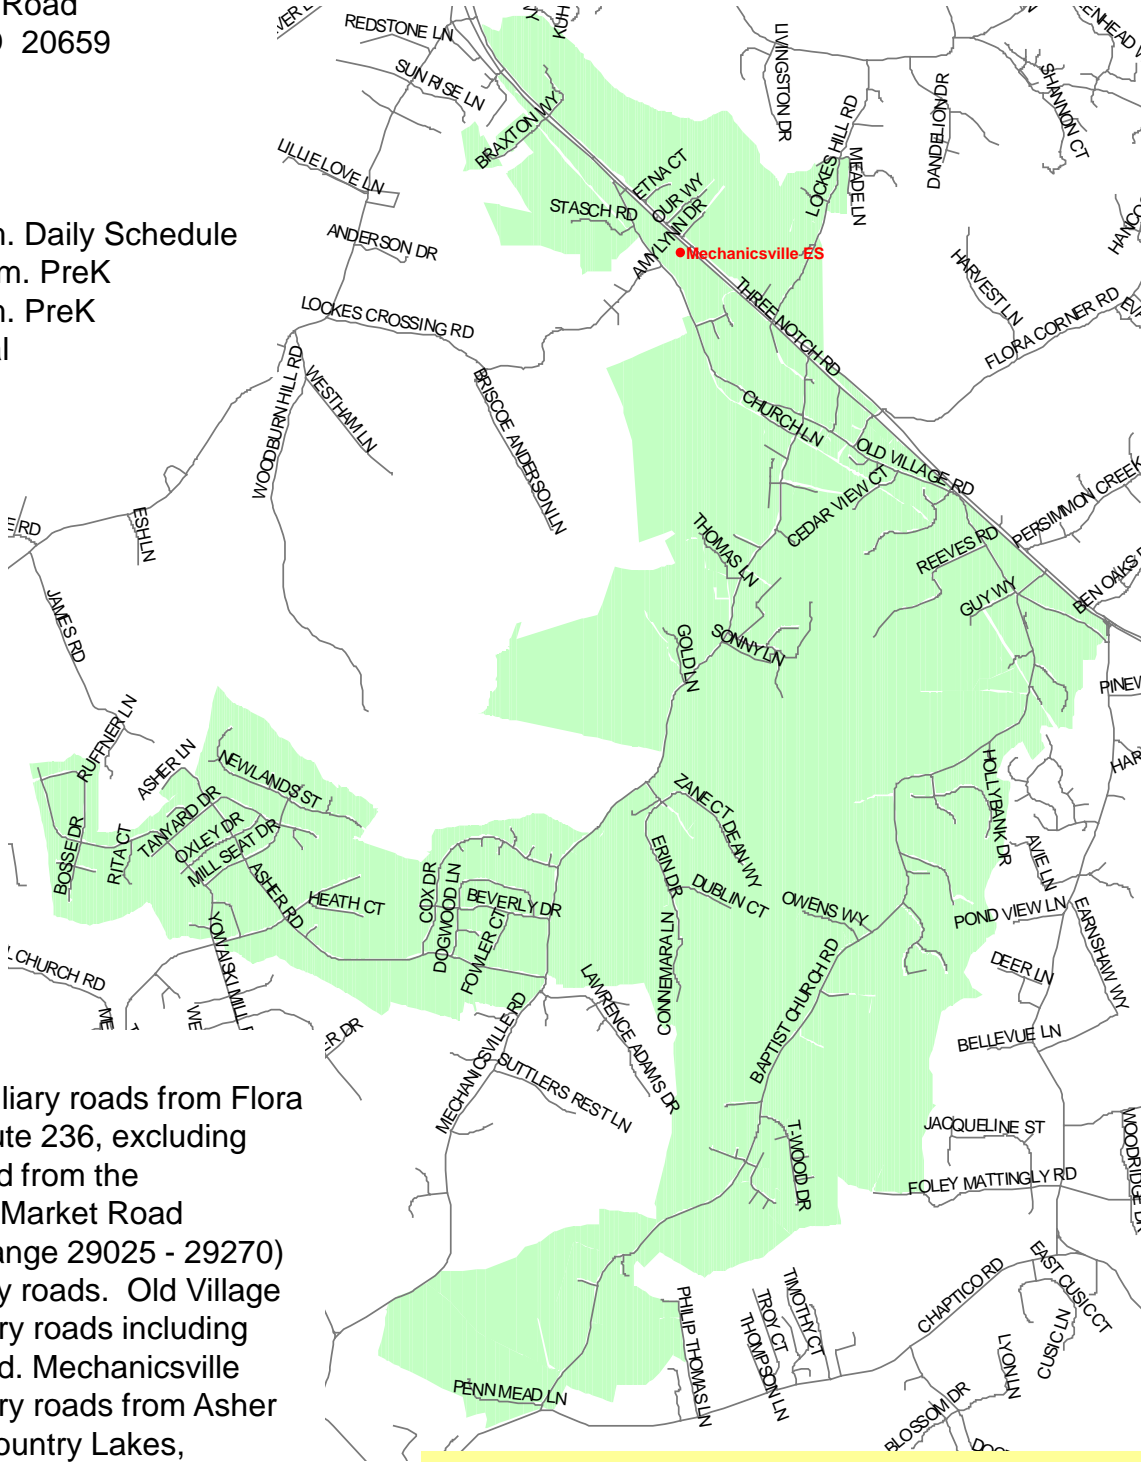

Mechanicsville Elementary School

St. Mary's County Public Schools
 Department of Capital Planning
 and Green Schools
 27190 Point Lookout Road
 Loveville, MD 20656
 (301) 475-4256, ext. 6

28585 Three Notch Road
 Mechanicsville, MD 20659
 (301) 472-4800

PreK – 5th Grade

9:00 a.m. - 3:45 p.m. Daily Schedule
 9:00 a.m. - 11:45 a.m. PreK
 1:00 p.m. - 3:45 p.m. PreK
 1:45 Early Dismissal

Route 5 and all auxiliary roads from Flora Corner Road to Route 236, excluding Route 5 Southbound from the intersection of New Market Road (addresses within range 29025 - 29270) including all auxiliary roads. Old Village Road and all auxiliary roads including Baptist Church Road. Mechanicsville Road and all auxiliary roads from Asher Road to Route 5. Country Lakes, excluding Tin Top School Road west of Yowaiski Mill Road and all auxiliary roads south of Tin Top School Road.

2010 – 2011 School Boundary