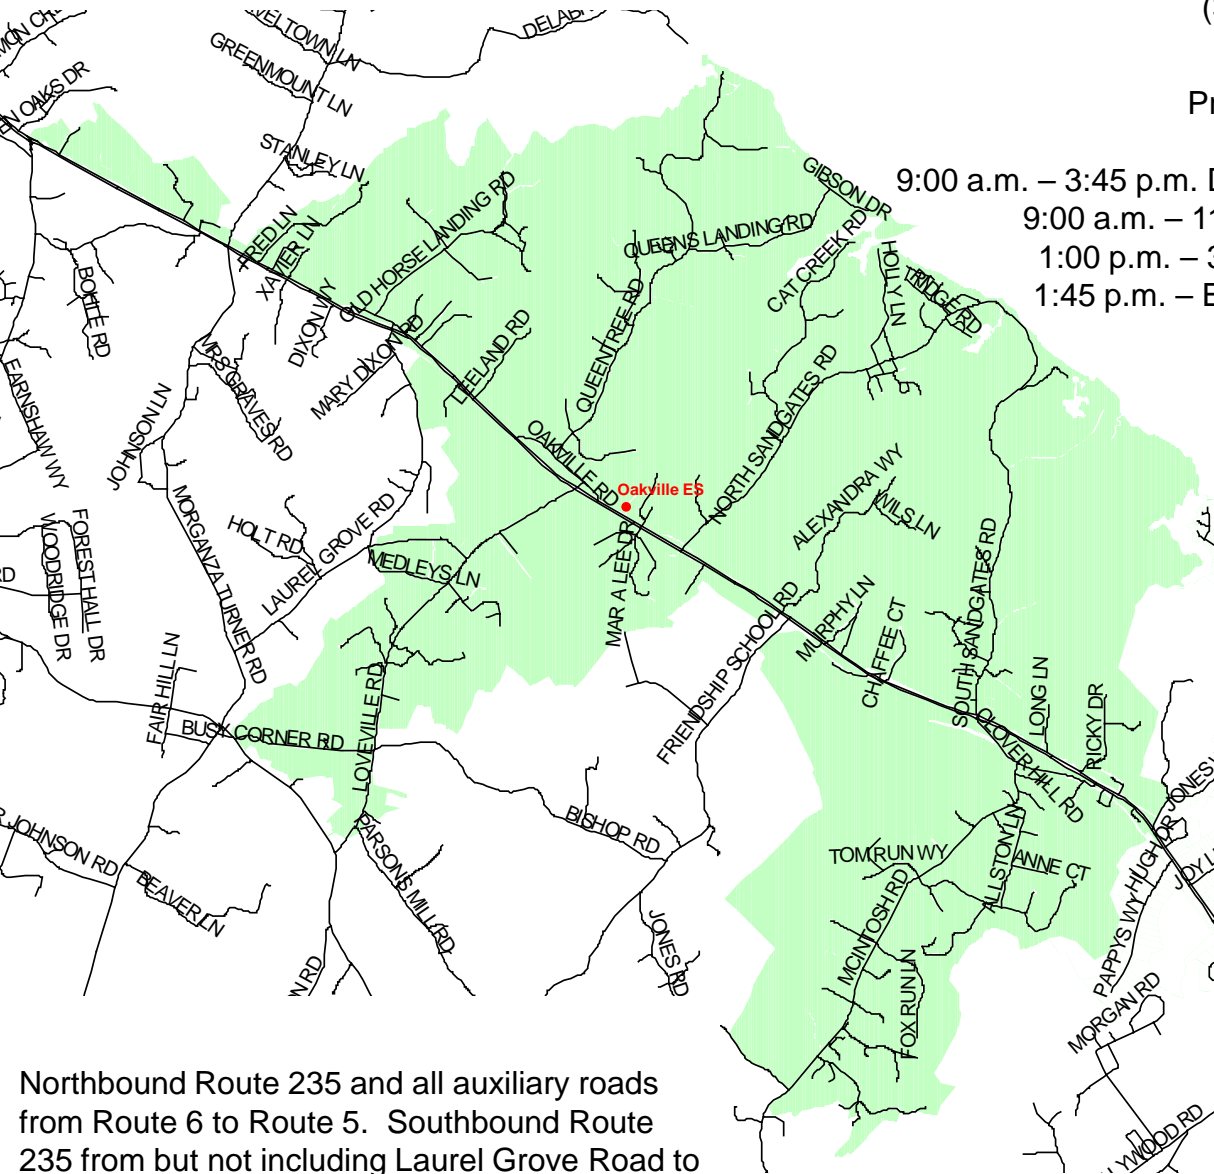

(301) 373-4365

PreK – 5th grade

9:00 a.m. – 3:45 p.m. Daily Schedule

9:00 a.m. – 11:45 a.m. PreK

1:00 p.m. – 3:45 p.m. PreK

1:45 p.m. – Early Dismissal

Northbound Route 235 and all auxiliary roads from Route 6 to Route 5. Southbound Route 235 from but not including Laurel Grove Road to but not including Jones Wharf Road. McIntosh Road and all auxiliary roads from Jones Road to and including Clover Hill Road excluding Jones Road. Route 247 and all auxiliary roads from Route 5 to Route 235 including Busy Corner Road and excluding Bishop Road and Parsons Mill Road.

2010 – 2011 School Boundary