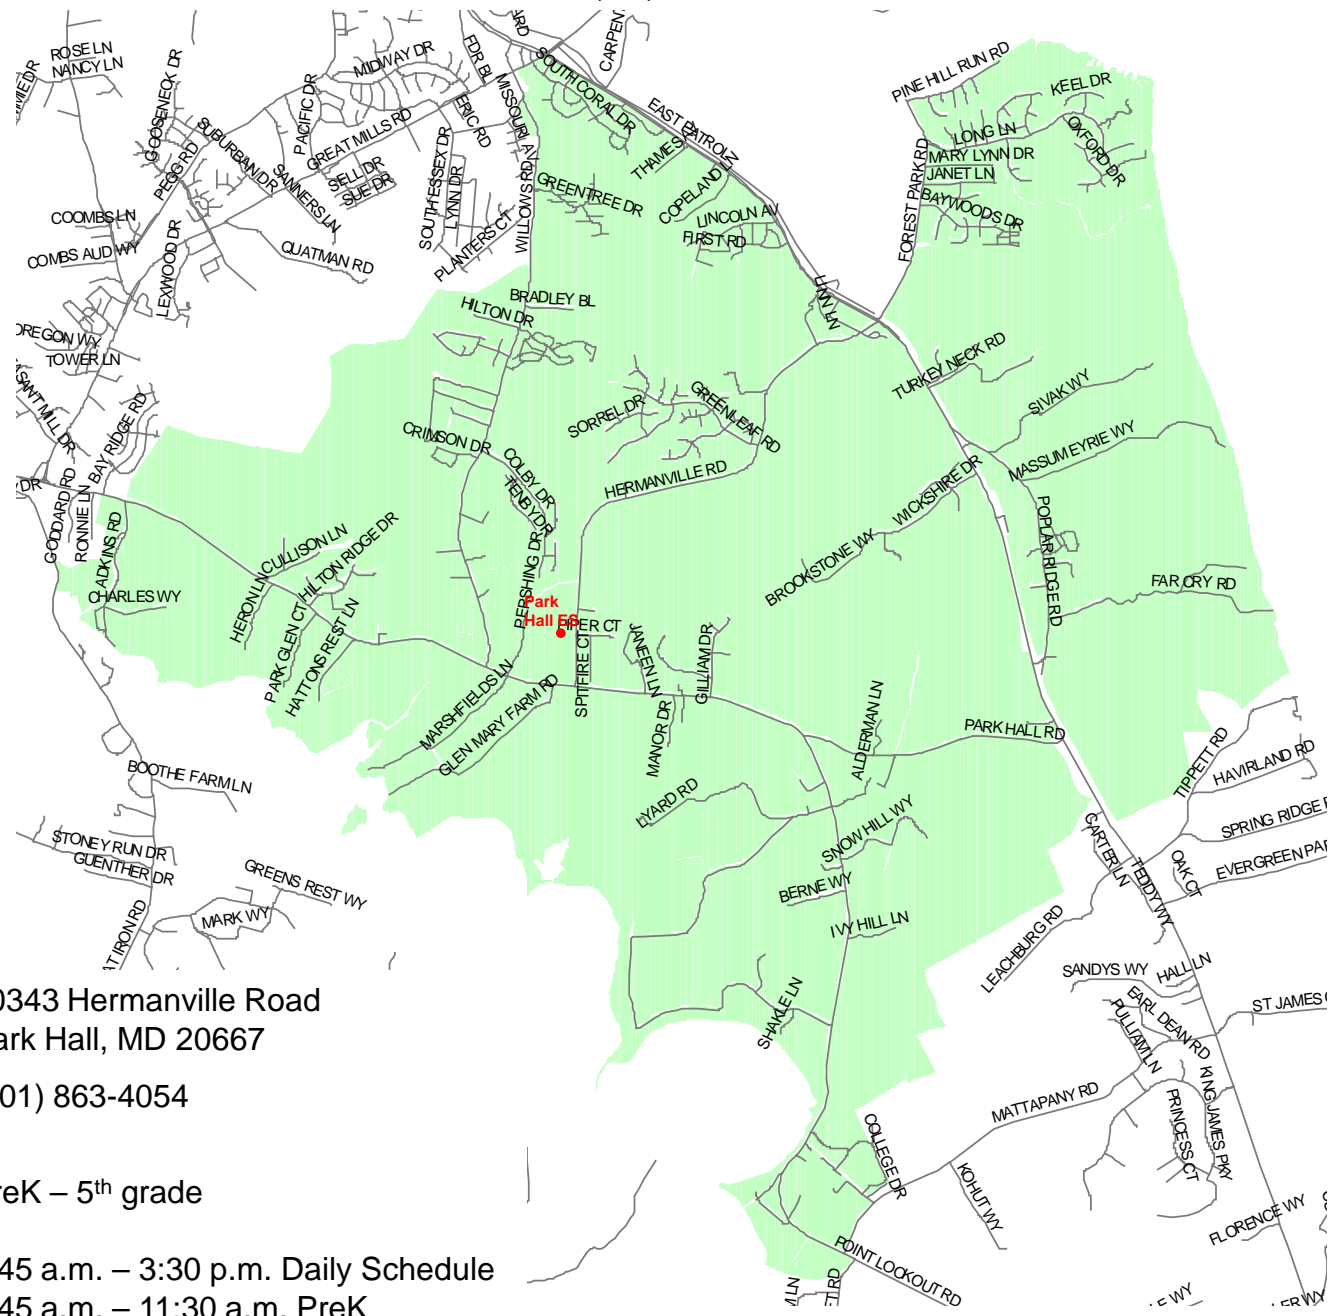

Park Hall Elementary School

St. Mary's County Public Schools
Department of Capital Planning
and Green Schools
27190 Point Lookout Road
Loveville, MD 20656
(301) 475-4256, ext. 6

20343 Hermanville Road
Park Hall, MD 20667
(301) 863-4054

PreK – 5th grade

8:45 a.m. – 3:30 p.m. Daily Schedule
8:45 a.m. – 11:30 a.m. PreK
12:45 p.m. – 3:30 p.m. PreK
1:30 p.m. – Early Dismissal

Route 235 and all auxiliary roads from Route 246 to and including Route 489, including Tulagi Place. Route 5 and all auxiliary roads from but not including Bay Ridge Road to but not including Mattapany Road. Willows Road and all auxiliary roads excluding Shangri-La Drive.

The information provided is only a guide to SMCPSS school district boundaries and facilities. SMCPSS has made substantial efforts to ensure the accuracy of the information. However, school boundary and facility information are subject to change. School boundaries may be unreliable for residents in new subdivisions or residents near a school district boundary. The user of this information understands the statements above and is taking full liability for any use of the data. For verification of any school boundary, please call the Department of Capital Planning and Green Schools at 301-475-4256, extension 6.

2010 – 2011 School Boundary