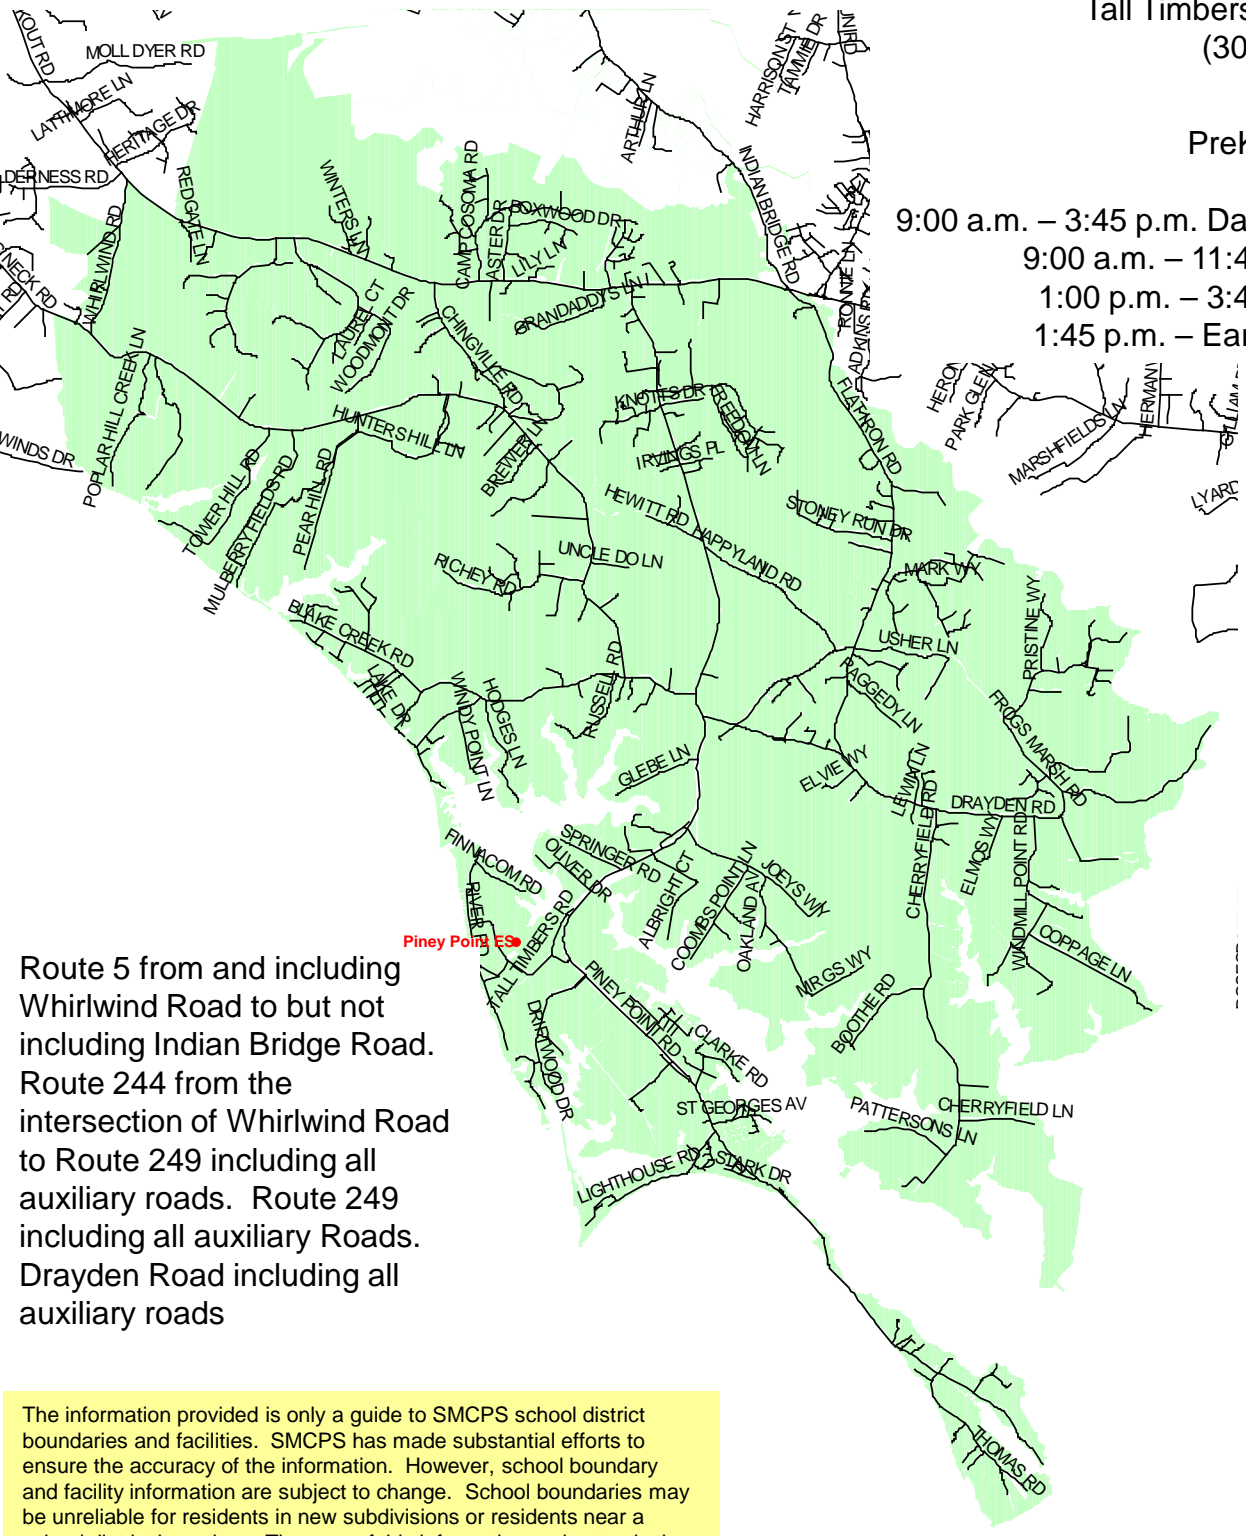

Piney Point Elementary School

St. Mary's County Public Schools
 Department of Capital Planning
 and Green Schools
 27190 Point Lookout Road
 Loveville, MD 20656
 (301) 475-4256, ext. 6

44550 Tall Timbers Road
 Tall Timbers, MD 20690
 (301) 994-2205

PreK – 5th grade

9:00 a.m. – 3:45 p.m. Daily Schedule
 9:00 a.m. – 11:45 a.m. PreK
 1:00 p.m. – 3:45 p.m. PreK
 1:45 p.m. – Early Dismissal

Route 5 from and including Whirlwind Road to but not including Indian Bridge Road.
 Route 244 from the intersection of Whirlwind Road to Route 249 including all auxiliary roads. Route 249 including all auxiliary Roads.
 Drayden Road including all auxiliary roads