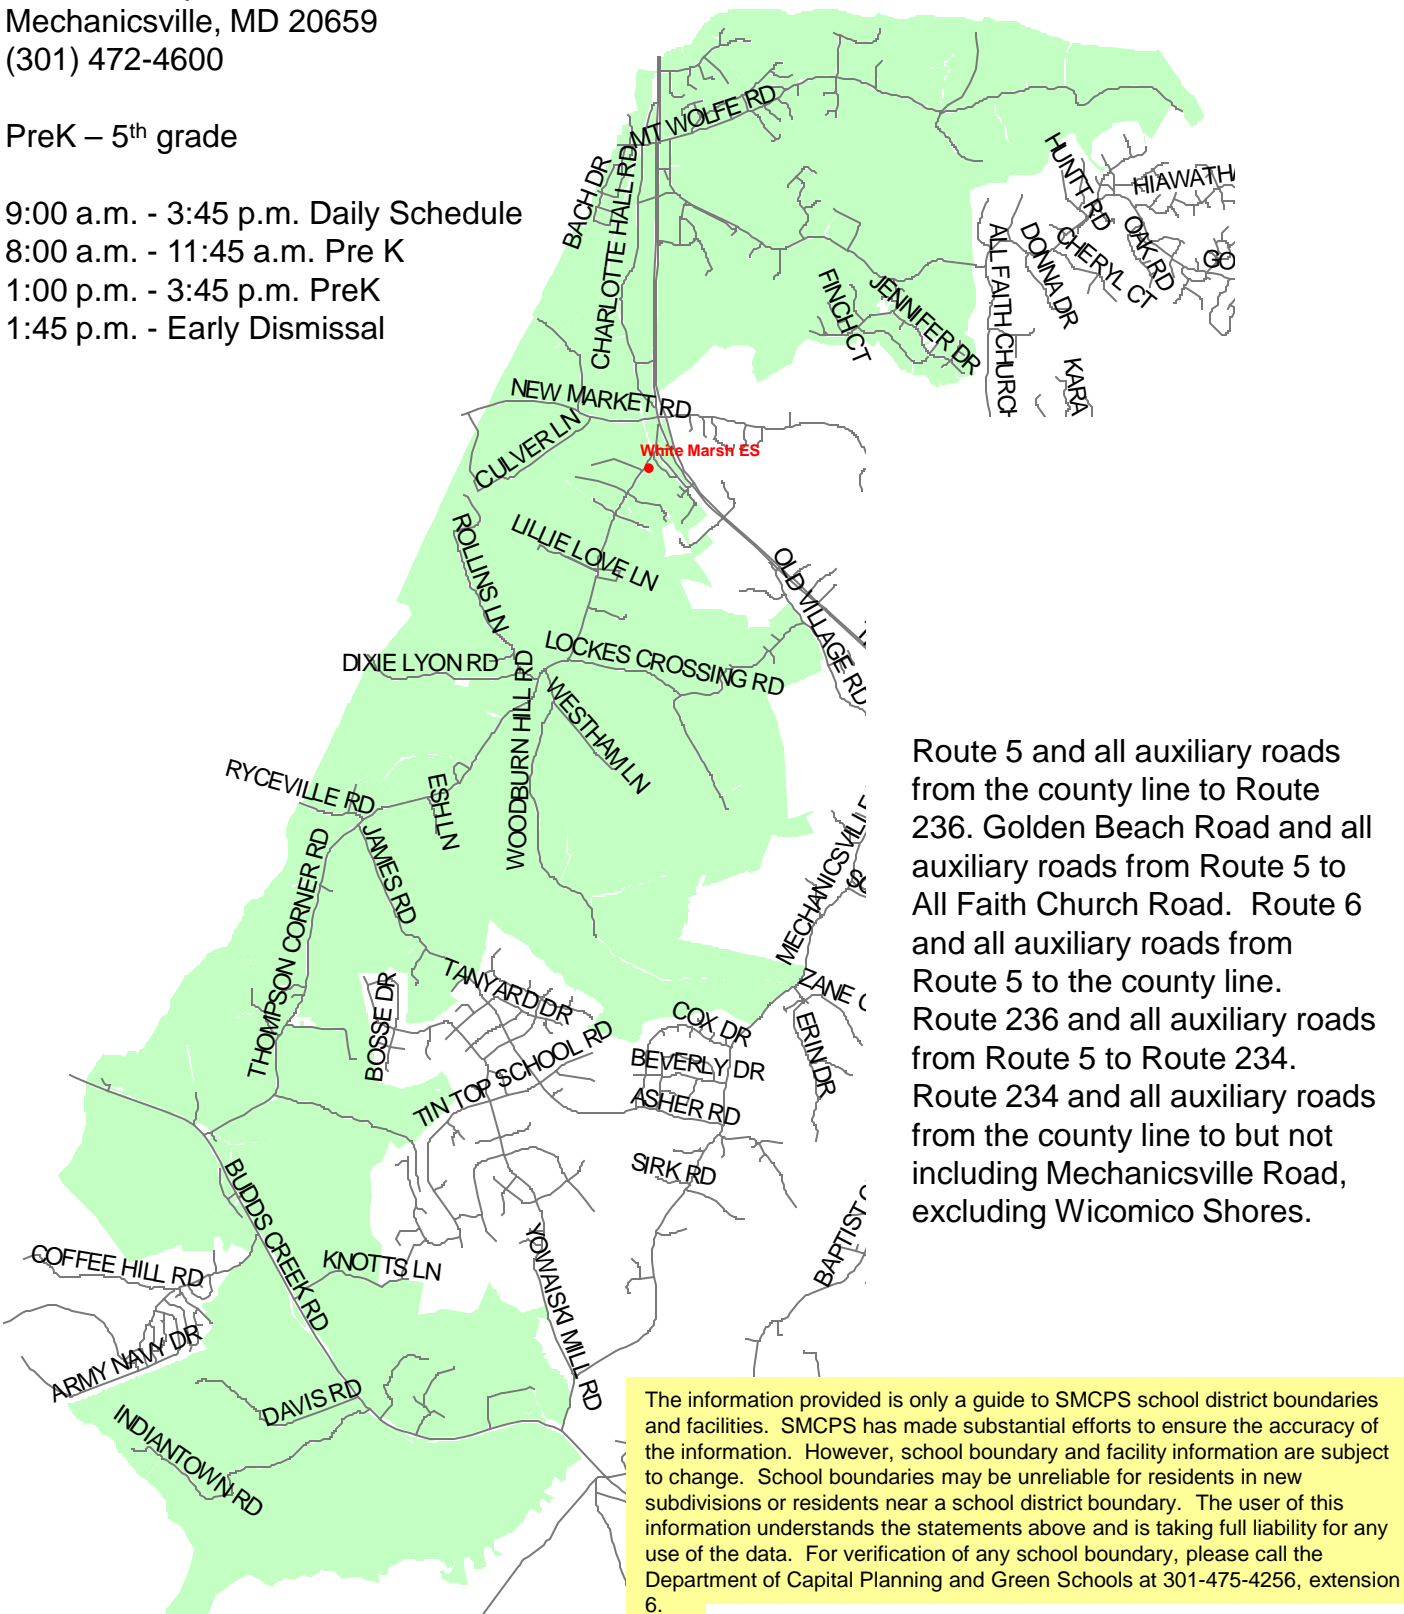

# White Marsh Elementary School

29090 Thompson Corner Road  
 Mechanicsville, MD 20659  
 (301) 472-4600

PreK – 5<sup>th</sup> grade

9:00 a.m. - 3:45 p.m. Daily Schedule  
 8:00 a.m. - 11:45 a.m. Pre K  
 1:00 p.m. - 3:45 p.m. PreK  
 1:45 p.m. - Early Dismissal

St. Mary's County Public Schools  
 Department of Capital Planning  
 and Green Schools  
 27190 Point Lookout Road  
 Loveville, MD 20656  
 (301) 475-4256, ext. 6

Route 5 and all auxiliary roads from the county line to Route 236. Golden Beach Road and all auxiliary roads from Route 5 to All Faith Church Road. Route 6 and all auxiliary roads from Route 5 to the county line. Route 236 and all auxiliary roads from Route 5 to Route 234. Route 234 and all auxiliary roads from the county line to but not including Mechanicsville Road, excluding Wicomico Shores.