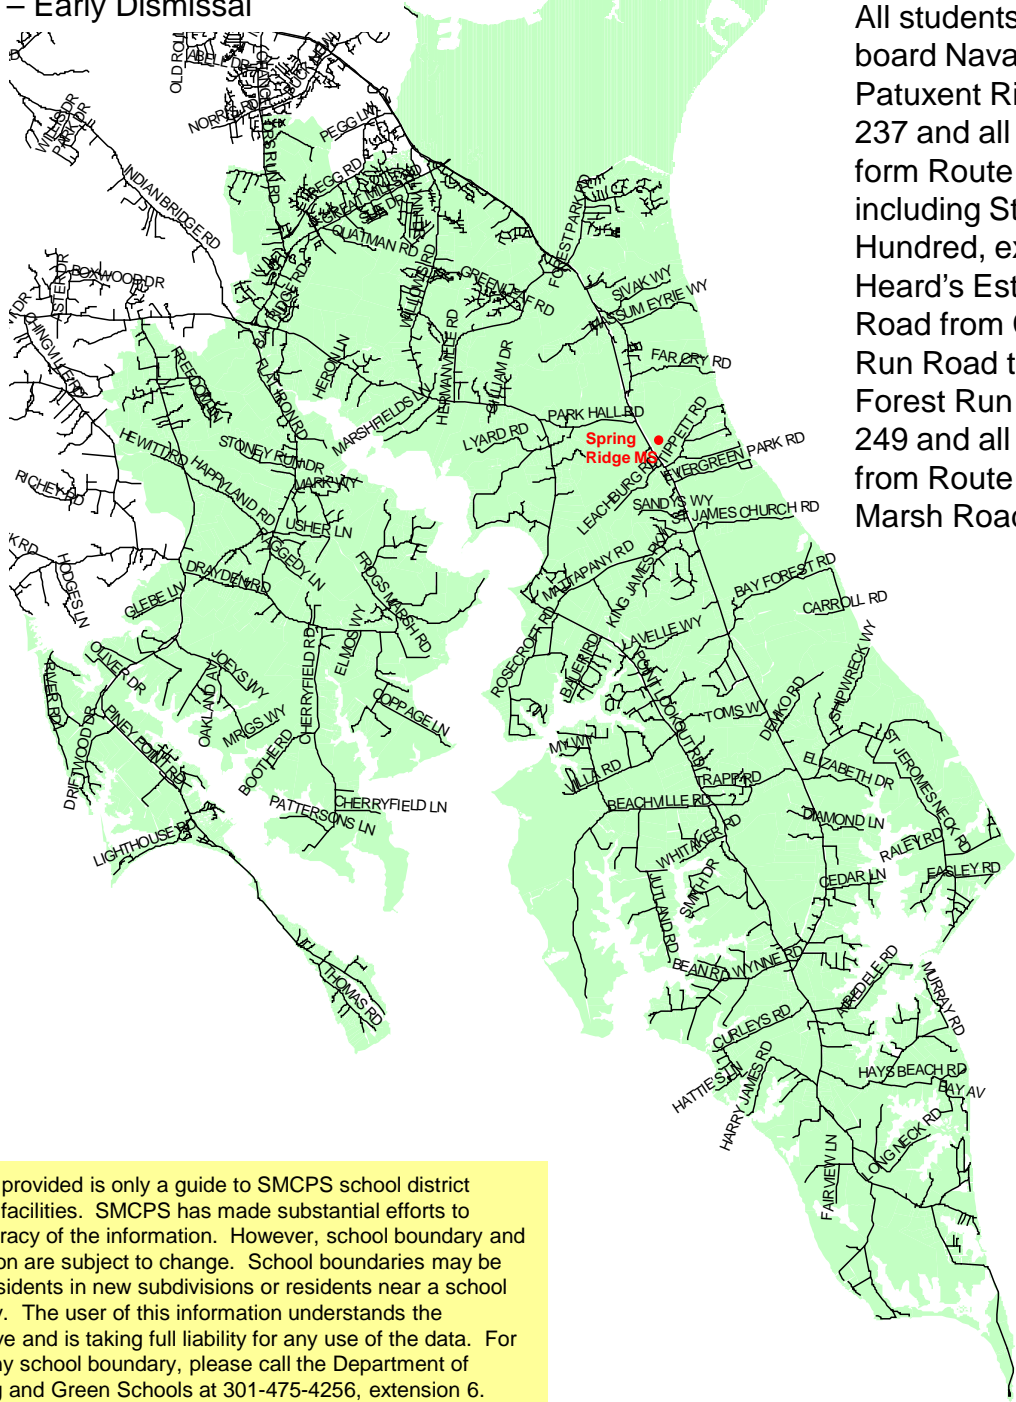

# Spring Ridge Middle School

19856 Three Notch Road  
 Lexington Park, MD 20653  
 (301) 863-4031

6<sup>th</sup> – 8<sup>th</sup> grade

7:20 a.m. – 2:05 p.m. Daily Schedule  
 12:05 p.m. – Early Dismissal

St. Mary's County Public Schools  
 Department of Capital Planning  
 and Green Schools  
 27190 Point Lookout Road  
 Loveville, MD 20656  
 (301) 475-4256, ext. 6

Route 235 and all auxiliary roads from Route 246 to Route 5. Route 5 and all auxiliary roads from and including Flat Iron Road to Point Lookout State Park. All students living on board Naval Air Station Patuxent River. Route 237 and all auxiliary roads from Route 246 to and including St. George's Hundred, excluding Heard's Estates. Peggs Road from Chancellors Run Road to and including Forest Run Drive. Route 249 and all auxiliary roads from Route 249 to Frogs Marsh Road.