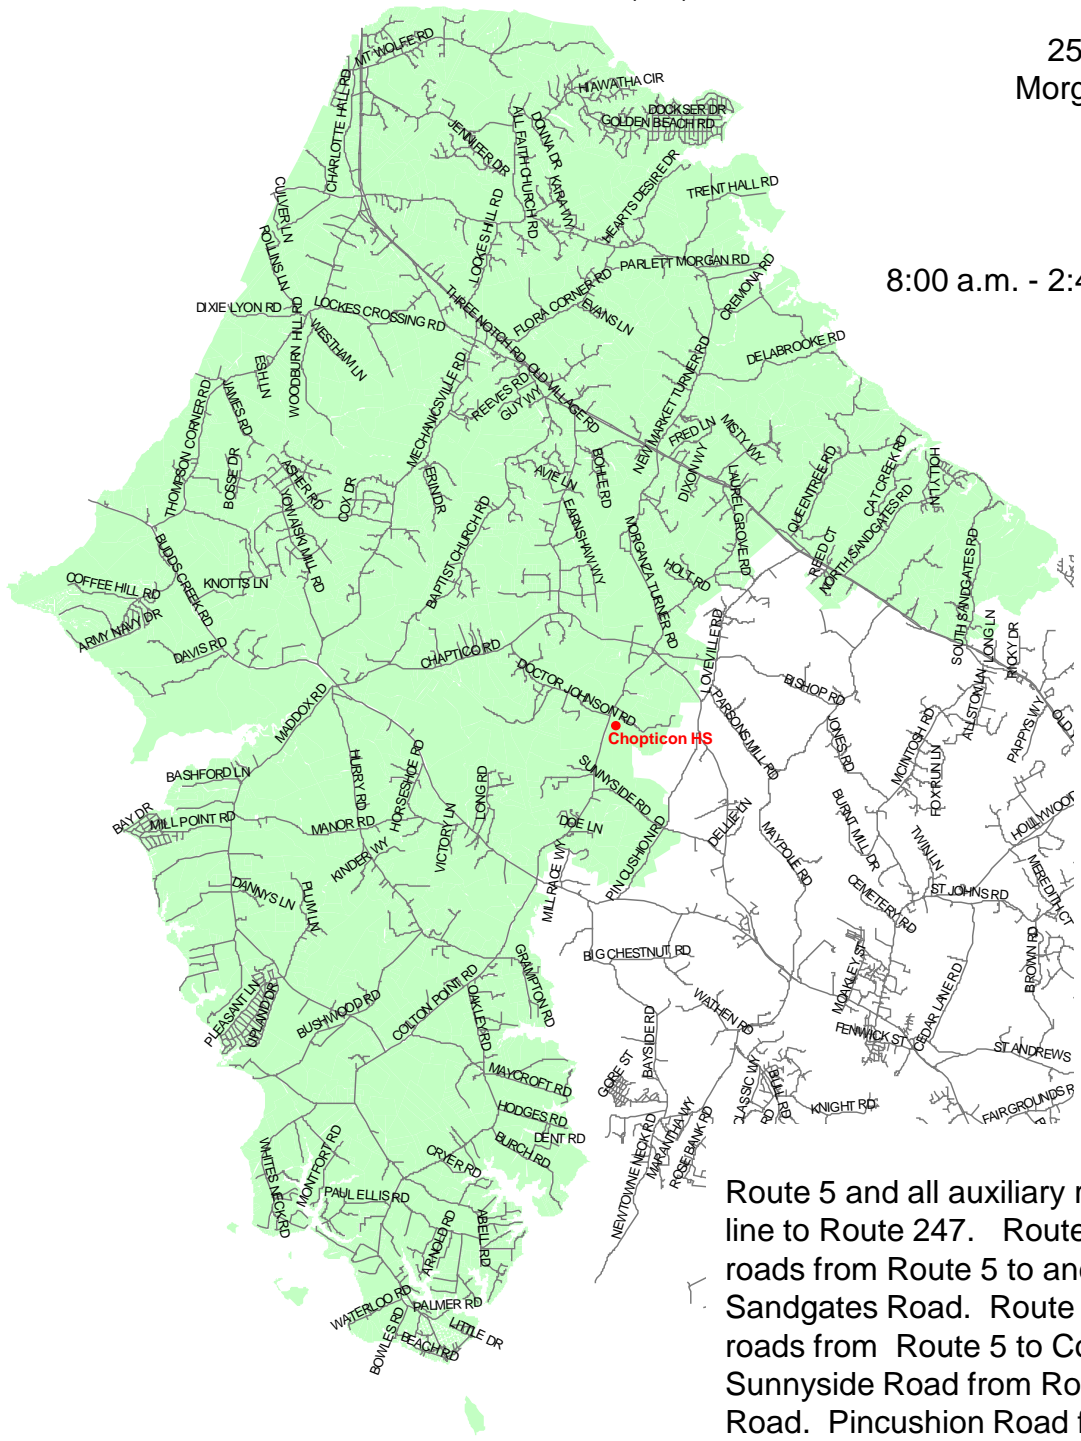

Chopticon High School

St. Mary's County Public Schools
 Department of Capital Planning
 and Green Schools
 27190 Point Lookout Road
 Loveville, MD 20656
 (301) 475-4256, ext. 6

25390 Colton Point Road
 Morganza, Maryland 20660
 (301) 475-0215

9th – 12th Grade

8:00 a.m. - 2:45 p.m. Daily Schedule
 12:45 Early Dismissal

Route 5 and all auxiliary roads from the county line to Route 247. Route 235 and all auxiliary roads from Route 5 to and including South Sandgates Road. Route 242 and all auxiliary roads from Route 5 to Colton's Point. Sunnyside Road from Route 242 to Pincushion Road. Pincushion Road from Sunnyside Road to Route 234. Route 234 and all auxiliary roads from Route 242 to the county line.

2010 – 2011 School Boundary