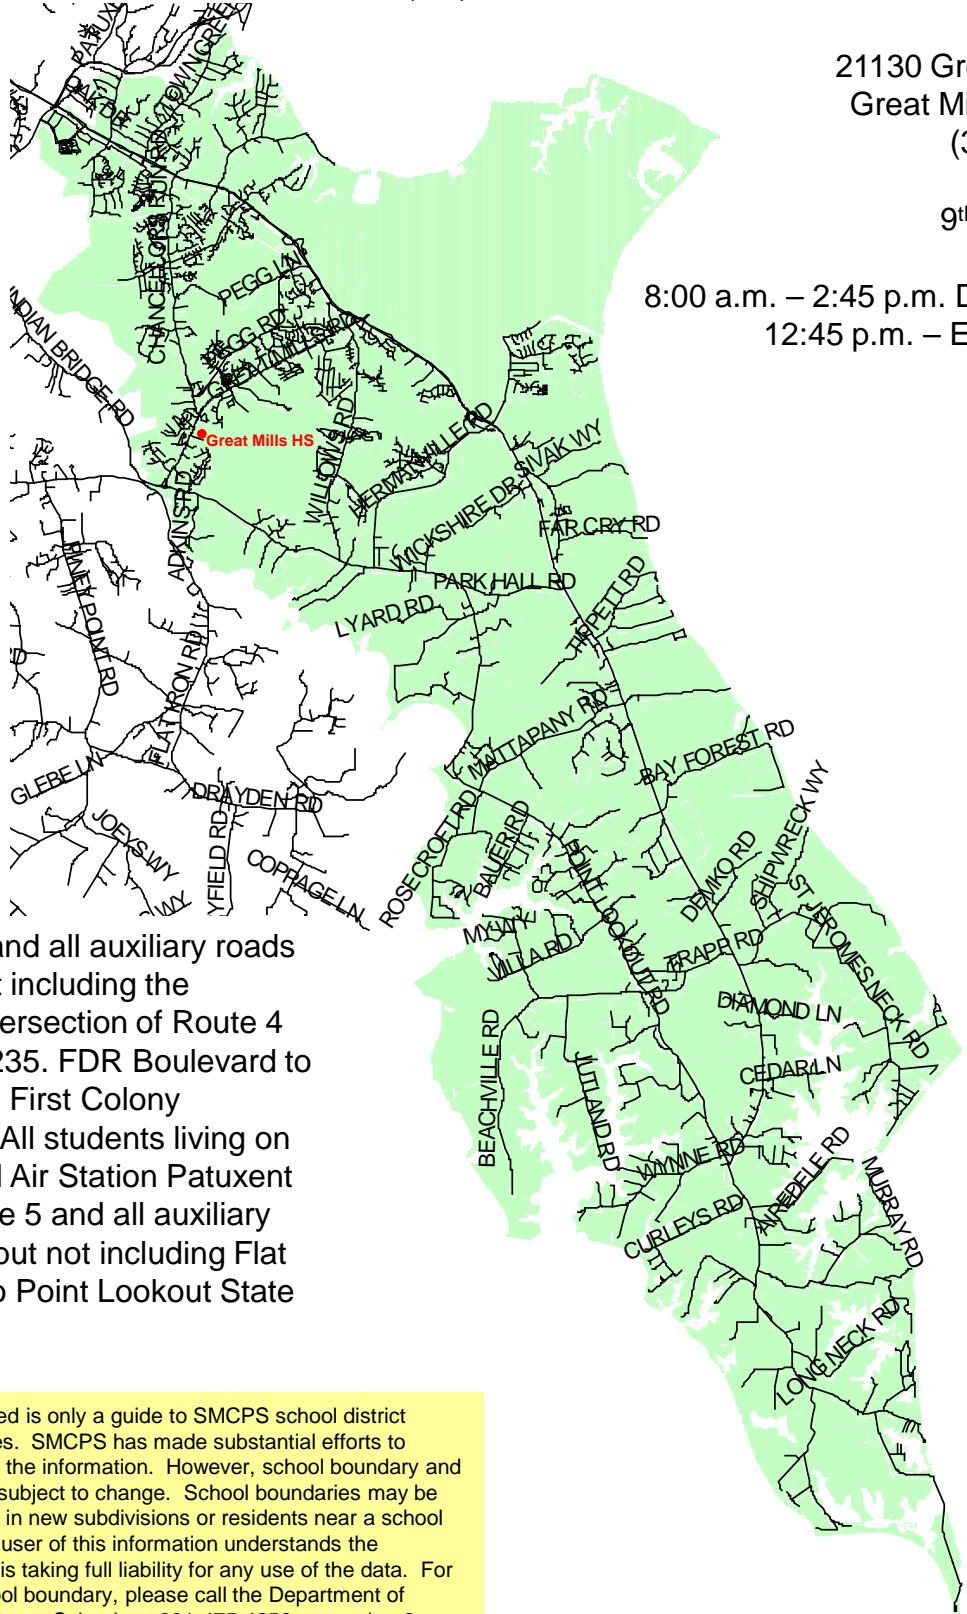

9th – 12th Grade

8:00 a.m. – 2:45 p.m. Daily Schedule
 12:45 p.m. – Early Dismissal

Route 235 and all auxiliary roads from but not including the southern intersection of Route 4 and Route 235. FDR Boulevard to and including First Colony Boulevard. All students living on board Naval Air Station Patuxent River. Route 5 and all auxiliary roads from but not including Flat Iron Road to Point Lookout State Park.