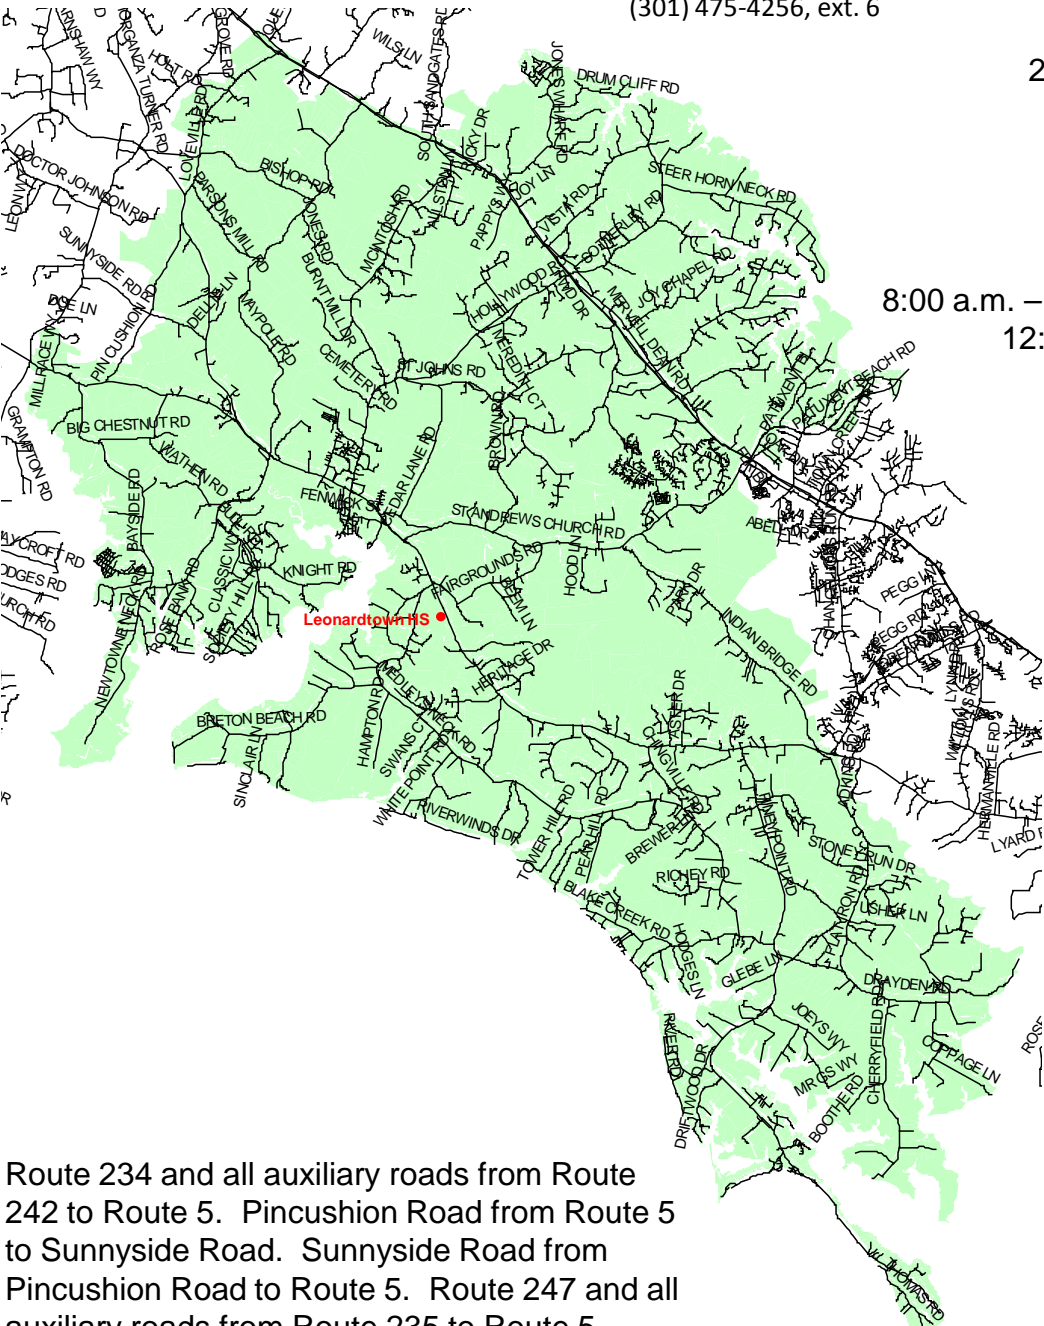

# Leonardtwn High School

St. Mary's County Public Schools  
 Department of Capital Planning  
 and Green Schools  
 27190 Point Lookout Road  
 Loveville, MD 20656  
 (301) 475-4256, ext. 6

23995 Point Lookout Road  
 Leonardtown, MD 20650  
 (301) 475-0200

9<sup>th</sup> – 12<sup>th</sup> Grade

8:00 a.m. – 2:45 p.m. Daily Schedule  
 12:45 p.m. – Early Dismissal

Route 234 and all auxiliary roads from Route 242 to Route 5. Pincushion Road from Route 5 to Sunnyside Road. Sunnyside Road from Pincushion Road to Route 5. Route 247 and all auxiliary roads from Route 235 to Route 5, excluding Kavanaugh Road and Busy Corner Road. Route 5 and all auxiliary roads from Route 247 to and including Flat Iron Road. Route 243 and all auxiliary roads. Route 235 and all auxiliary roads from but not including South Sandgates Road to and including Route 4. Mervell Dean Road and all auxiliary roads. Route 249 and all auxiliary roads.