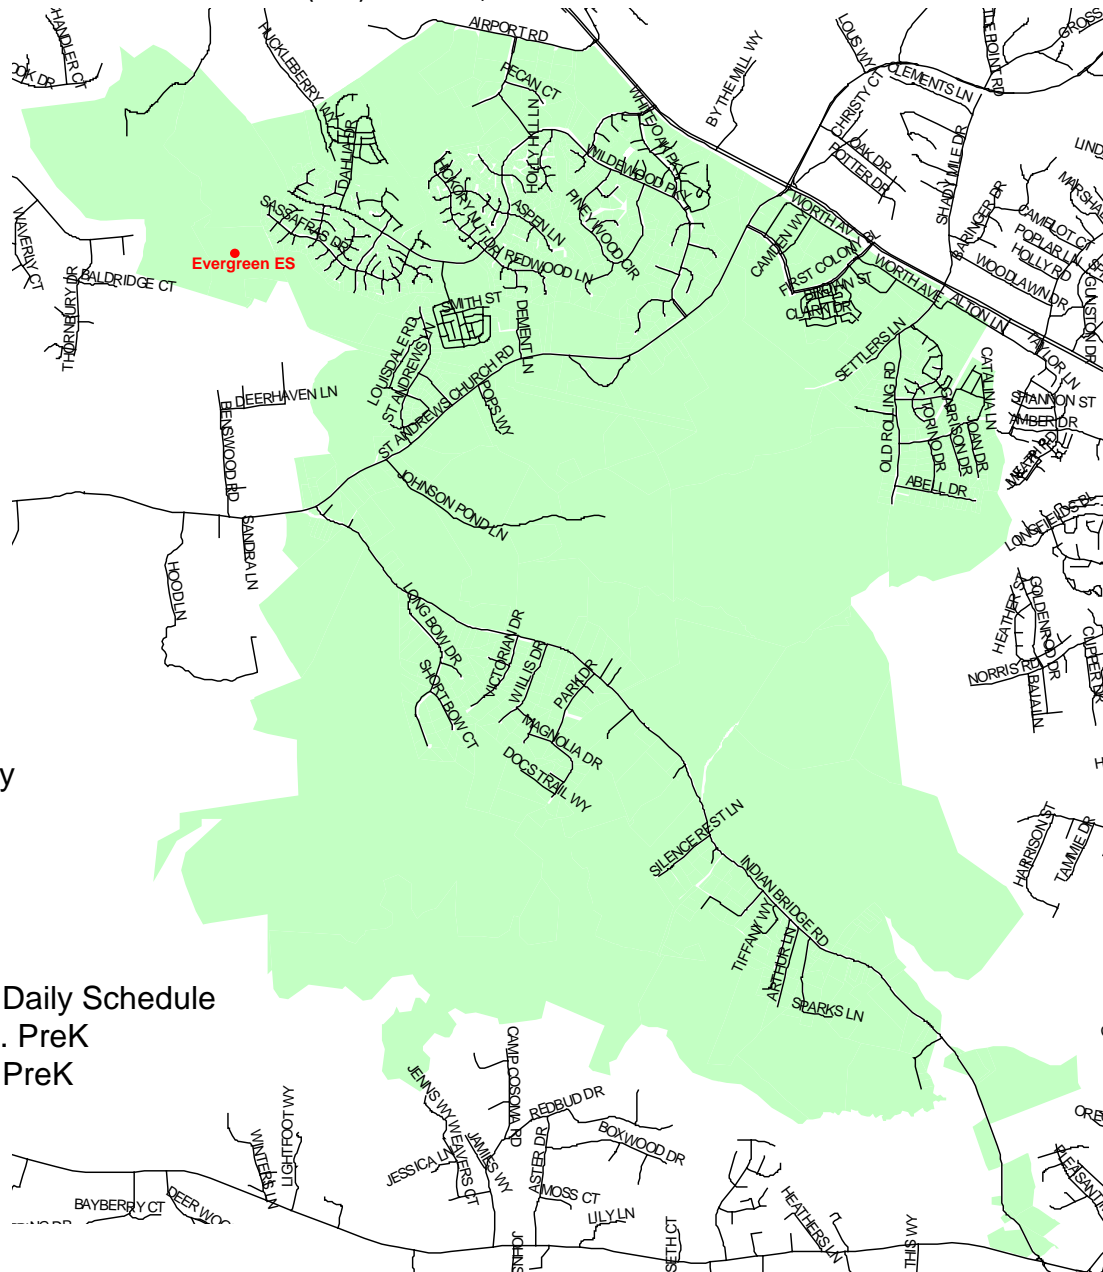

Evergreen Elementary School

St. Mary's County Public Schools
 Department of Capital Planning
 and Green Schools
 27190 Point Lookout Road
 Loveville, MD 20656
 (301) 475-4256, ext. 6

43765 Evergreen Way
 California, MD 20619
 (301) 863-4060

PreK – 5th grade

9:00 a.m. - 3:45 p.m. Daily Schedule
 9:00 a.m. - 11:45 a.m. PreK
 1:00 p.m. - 3:45 p.m. PreK
 1:45 Early Dismissal

Southbound Route 235 from but not including Airport Road to and including Old Rolling Road and all auxiliary roads. Route 4 including all auxiliary roads to and including Indian Bridge Road and all auxiliary roads. FDR Boulevard from St. Andrew's Church Road to First Colony Boulevard. First Colony Boulevard and all auxiliary roads from FDR Boulevard to Route 235.