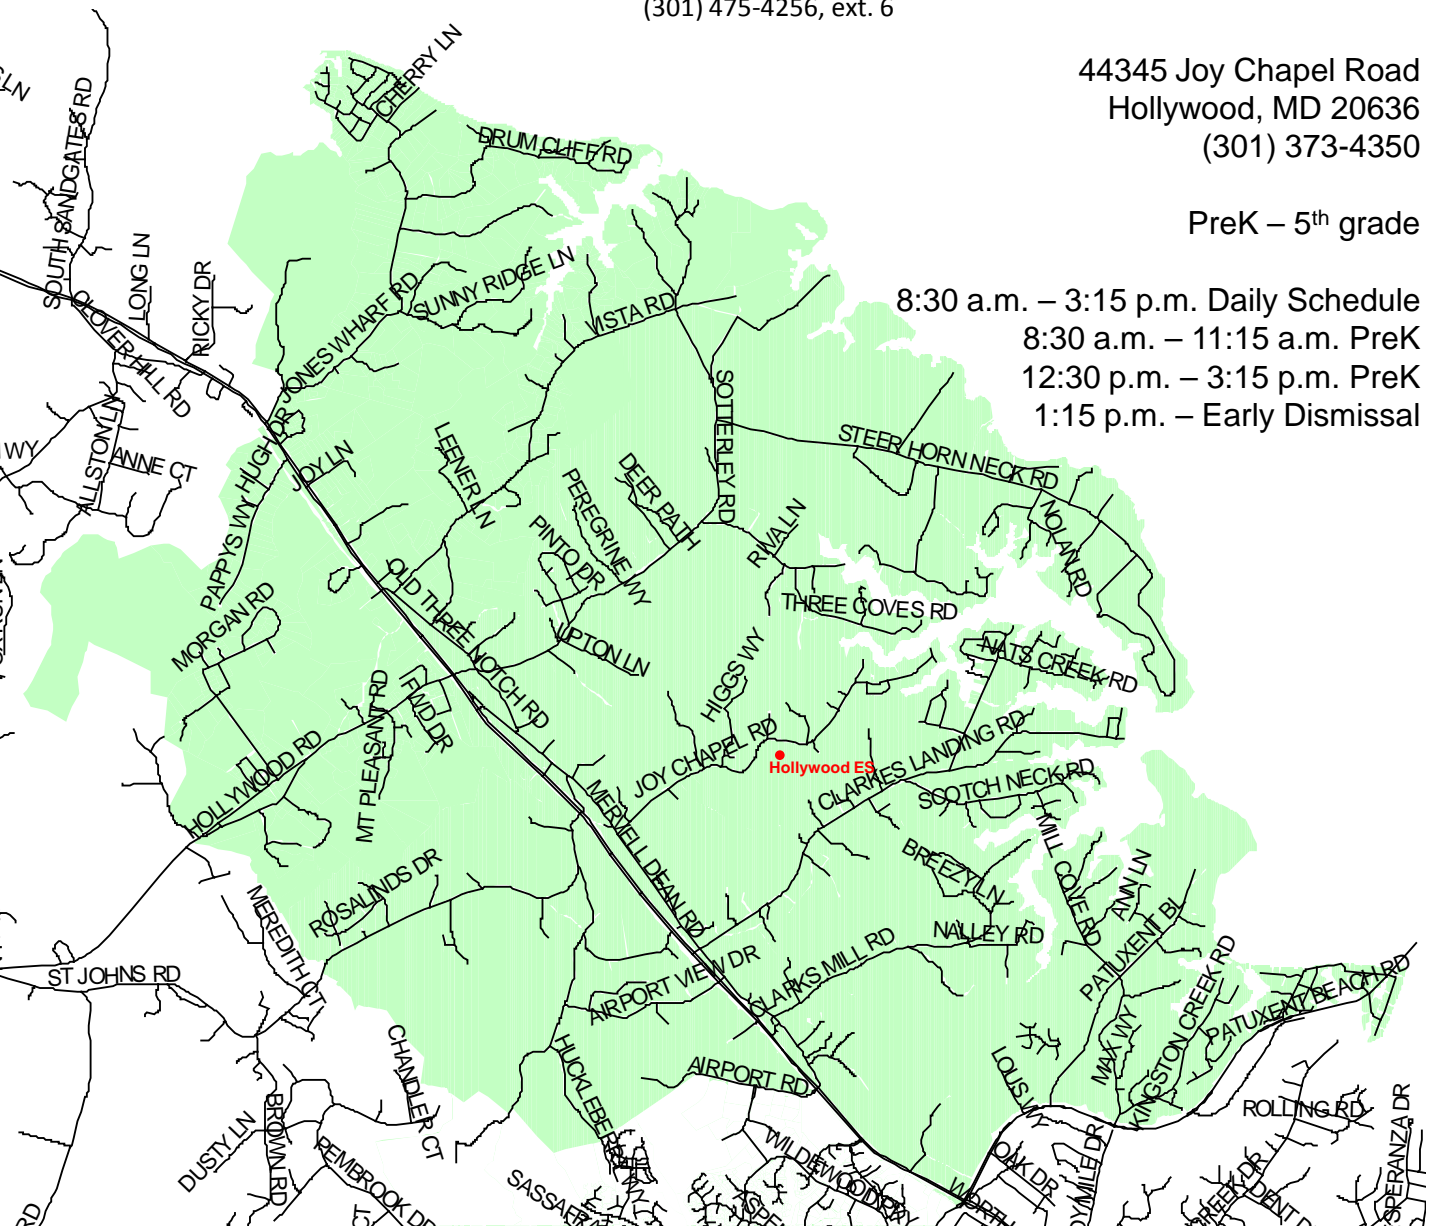

# Hollywood Elementary School

St. Mary's County Public Schools  
 Department of Capital Planning  
 and Green Schools  
 27190 Point Lookout Road  
 Loveville, MD 20656  
 (301) 475-4256, ext. 6

44345 Joy Chapel Road  
 Hollywood, MD 20636  
 (301) 373-4350

PreK – 5<sup>th</sup> grade

8:30 a.m. – 3:15 p.m. Daily Schedule  
 8:30 a.m. – 11:15 a.m. PreK  
 12:30 p.m. – 3:15 p.m. PreK  
 1:15 p.m. – Early Dismissal

The information provided is only a guide to SMCPSS school district boundaries and facilities. SMCPSS has made substantial efforts to ensure the accuracy of the information. However, school boundary and facility information are subject to change. School boundaries may be unreliable for residents in new subdivisions or residents near a school district boundary. The user of this information understands the statements above and is taking full liability for any use of the data. For verification of any school boundary, please call the Department of Capital Planning and Green Schools at 301-475-4256, extension 6.

Northbound Route 235 and all auxiliary roads from Route 4 to and including Jones Wharf Road. Southbound Rt. 235 from the intersection of Jones Wharf Road with Rt. 235 to and including Airport Road. St. John's Road and all auxiliary roads from Route 235 to and including Abell's Run Drive. Westbound Lane of Route 4 and all auxiliary roads from the Governor Thomas Johnson Bridge to Route 235.