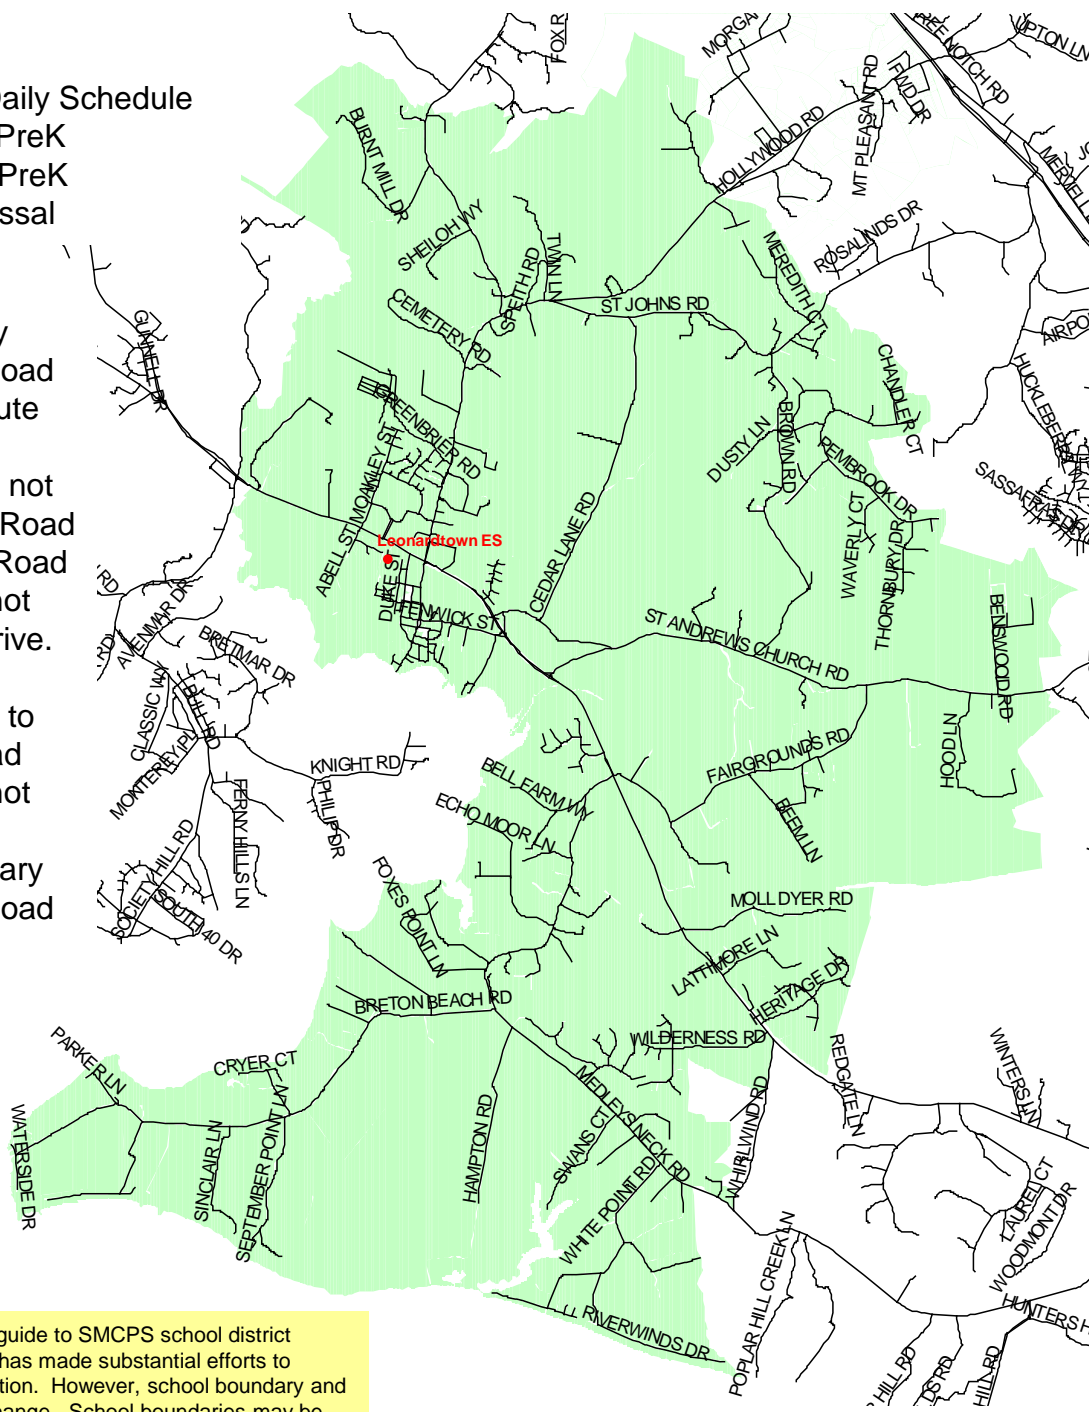

Leonardtwn Elementary School

St. Mary's County Public Schools
 Department of Capital Planning
 and Green Schools
 27190 Point Lookout Road
 Loveville, MD 20656
 (301) 475-4256, ext. 6

22885 Duke Street
 Leonardtown, MD 20650
 (301) 475-0250

PreK – 5th grade

8:40 a.m. – 3:25 p.m. Daily Schedule
 8:50 a.m. – 11:35 a.m. PreK
 12:50 p.m. – 3:35 p.m. PreK
 1:35 p.m. – Early Dismissal

Route 5 and all auxiliary roads from Whirlwind Road to but not including, Route 243. Route 4 and all auxiliary roads from but not including Indian Bridge Road to Route 5. St. John's Road from Route 245 to but not including Abell's Run Drive. Route 245 from and including Barnsby Lane to Route 5. McIntosh Road from Route 245 to but not including Jones Road. Route 244 and all auxiliary roads from Whirlwind Road to Route 5, excluding Whirlwind Road.