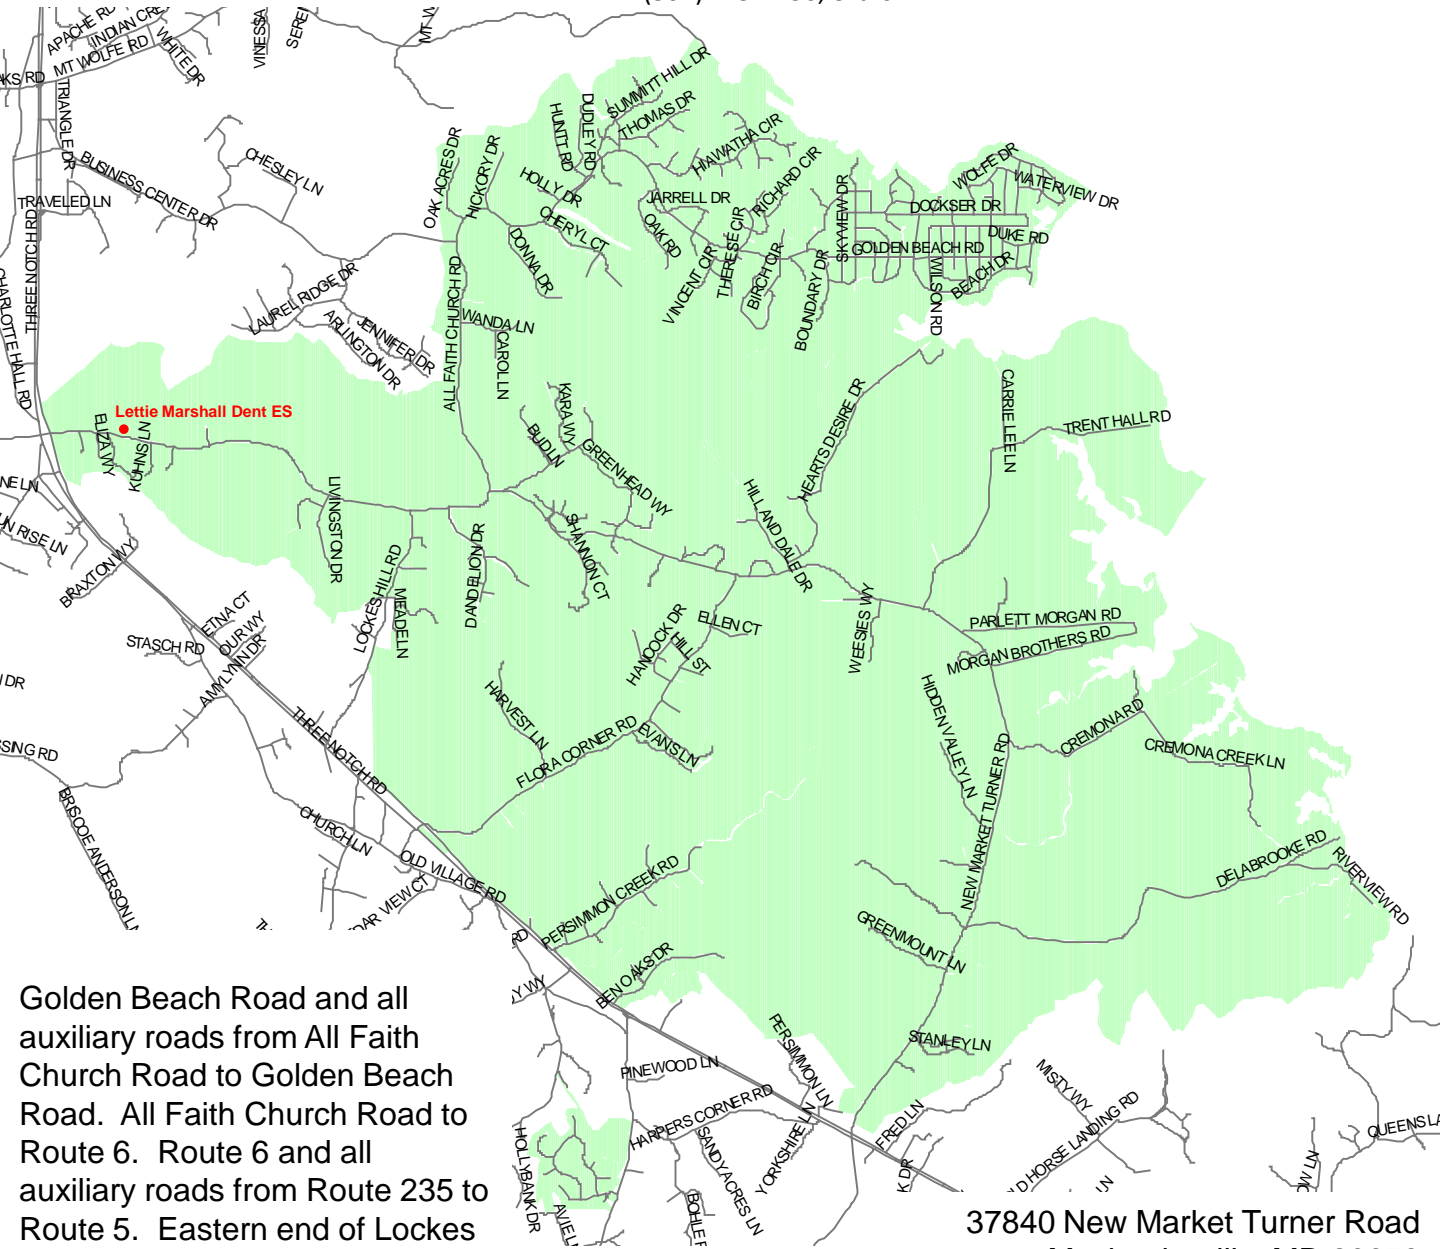

Lettie Marshall Dent Elementary School

St. Mary's County Public Schools
 Department of Capital Planning
 and Green Schools
 27190 Point Lookout Road
 Loveville, MD 20656
 (301) 475-4256, ext. 6

Golden Beach Road and all auxiliary roads from All Faith Church Road to Golden Beach Road. All Faith Church Road to Route 6. Route 6 and all auxiliary roads from Route 235 to Route 5. Eastern end of Lockes Hill Road. Route 5 from Harpers Corner Road to and including Birch Manor. Route 5 and all auxiliary roads from Route 235 to Flora Corner Road.

37840 New Market Turner Road
 Mechanicsville, MD 20659
 (301) 472-4500

PreK – 5th Grade

9:00 a.m. - 3:45 p.m. Daily Schedule
 9:00 a.m. - 11:45 a.m. PreK
 1:00 p.m. - 3:45 p.m. PreK
 1:45 Early Dismissal

2010 – 2011 School Boundary